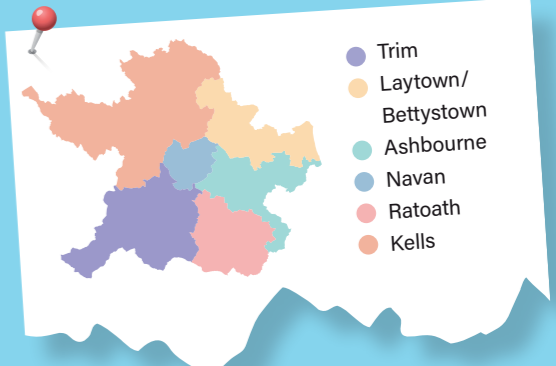

CommUnity

CONNECT | LOUTH & MEATH

WELLBEING MAP - MEATH

DUNDALK BAY

KNOW YOUR FLAGS AT THE BEACH

- Swimming Zone** Lifeguard on Duty. Swim between the Flags.
- DANGER** No Swimming.
- NO FLAG** No Lifeguard on duty!

5 WAYS TO WELLBEING

BOYNE VALLEY TO LAKELANDS GREENWAY
 Starting mark 53.65542, -6.69941
 End 53.90690, -6.78733

5 WAYS TO WELLBEING

BALRATH WOODS
 53.61786, -6.50749

5 WAYS TO WELLBEING

NEWGRANGE
 53.69481, -6.47510

5 WAYS TO WELLBEING

LAYTOWN BEACH
 53.68004, -6.23693

5 WAYS TO WELLBEING

GIRLEY BOG
 53.68561, -6.94515

HOW MANY OF THE '5 WAYS' DID YOU ACHIEVE AT EACH LOCATION?

Keep a tally of which 5 ways to wellbeing you encounter on your visits

3 out of 5,
 During my visit to St. Balrath Woods, I connected, took notice and I got active

5 WAYS TO WELLBEING

RATOATH PLAYGROUND
 53.50962, -6.46873

5 WAYS TO WELLBEING

CLAREMONT STADIUM
 53.64171, -6.69903