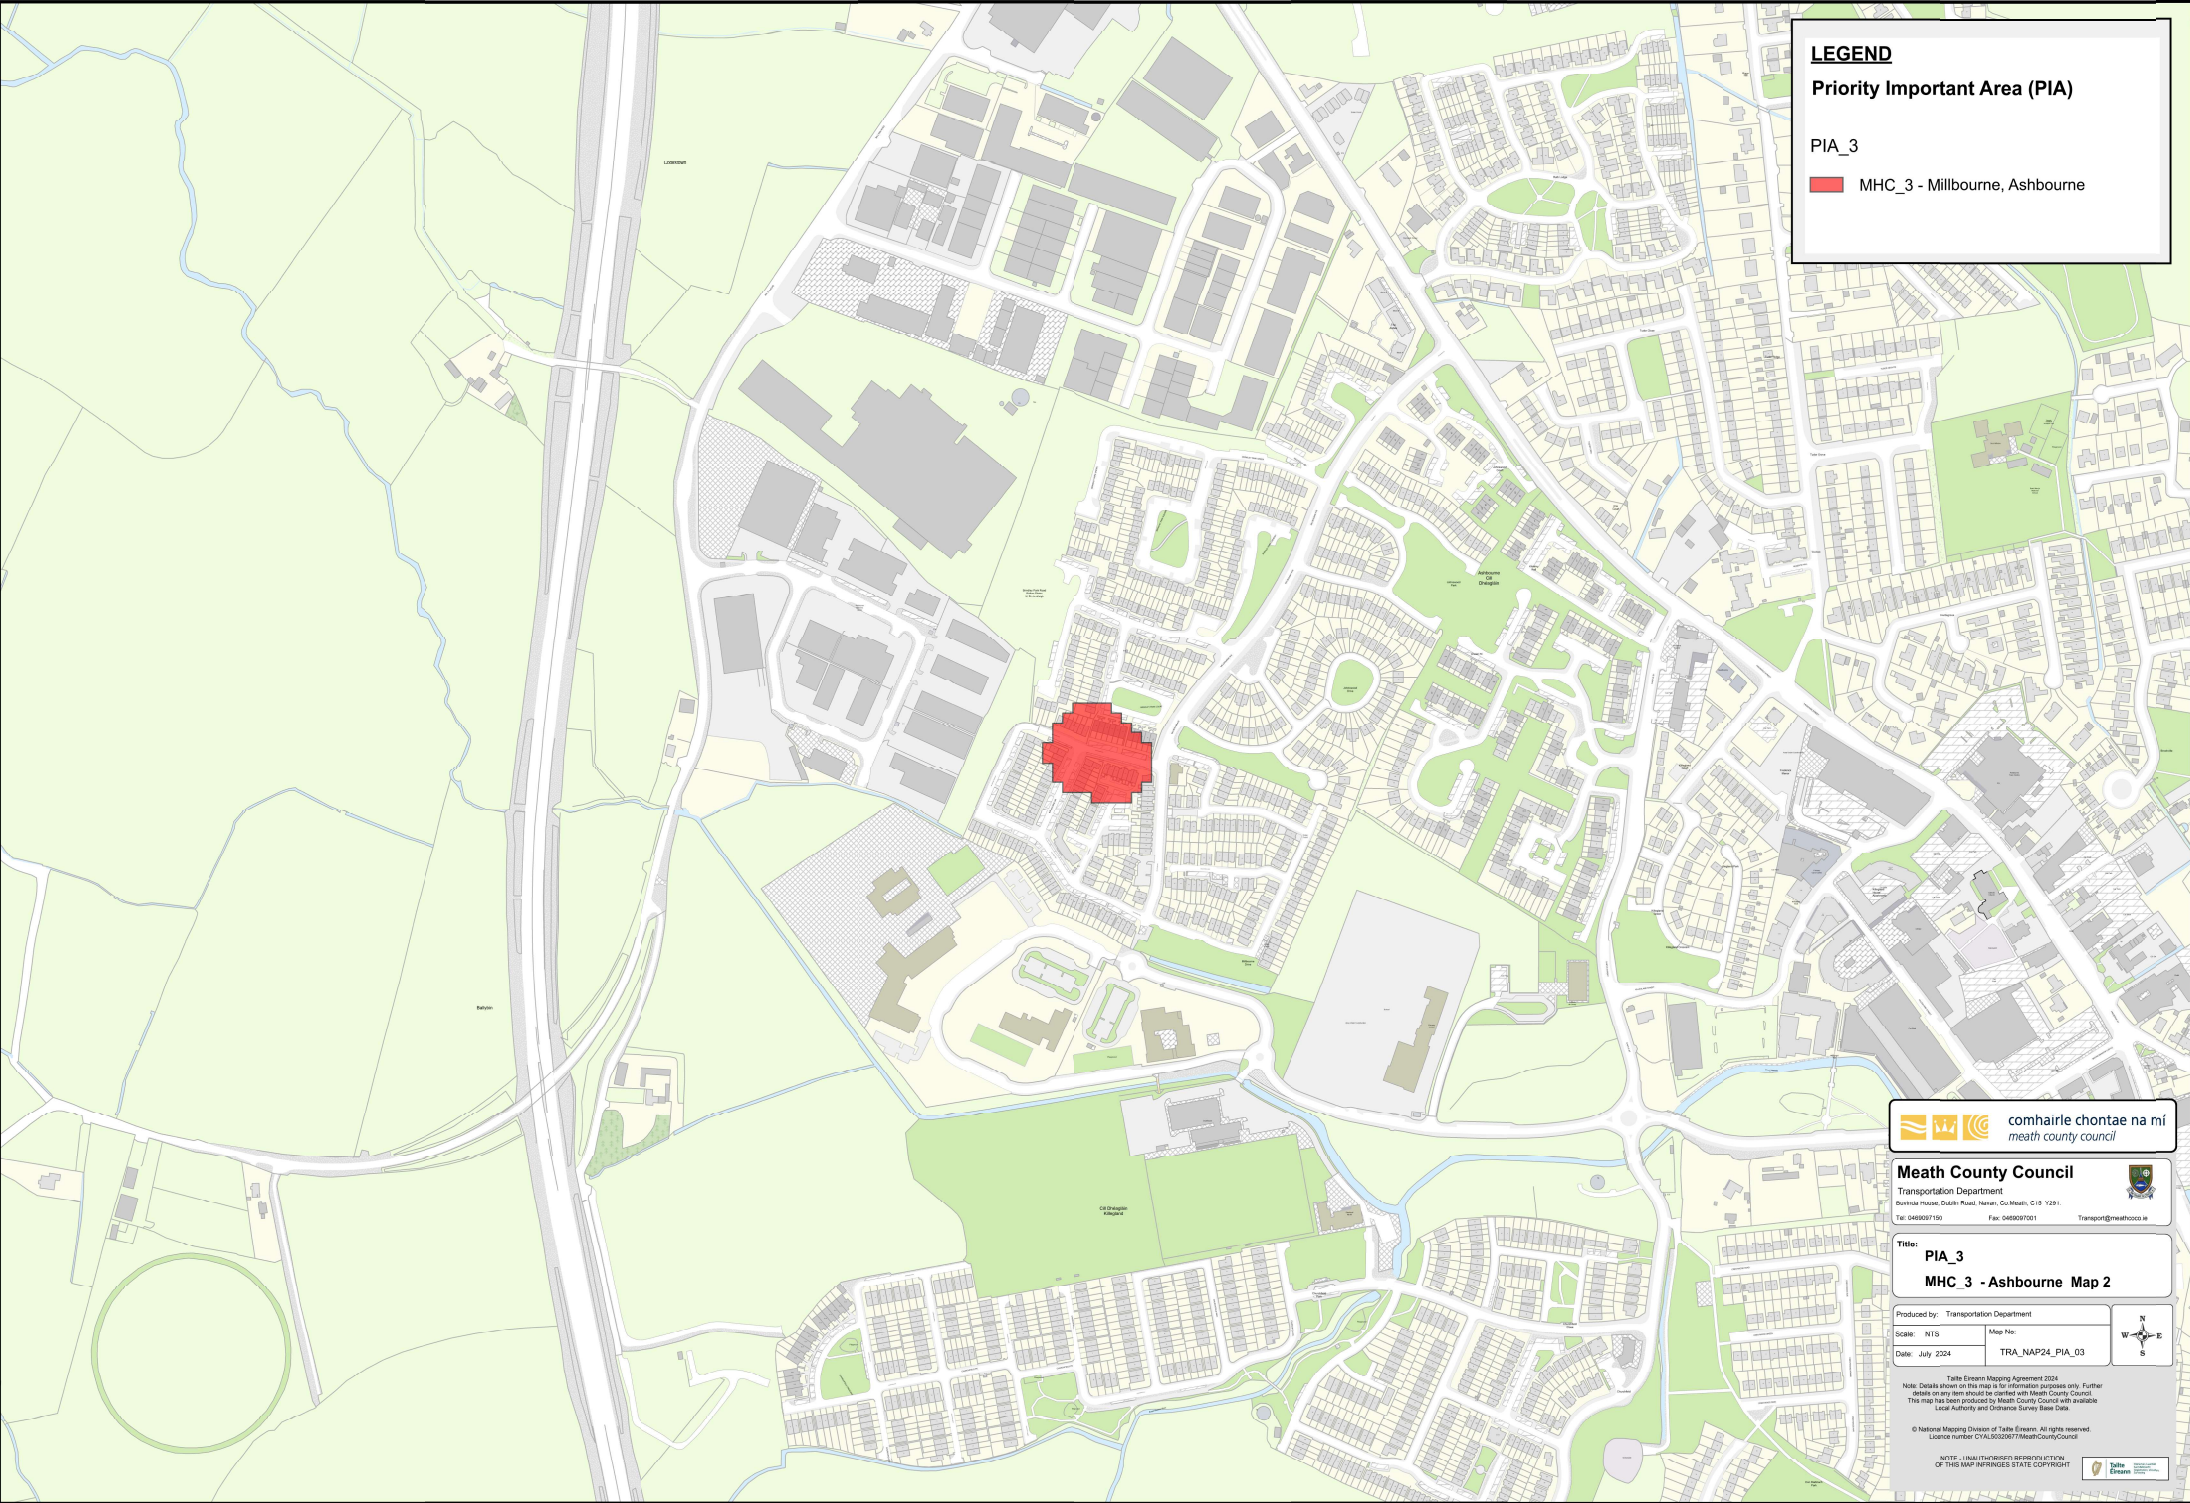

LEGEND

Priority Important Area (PIA)

PIA_3

MHC_3 - Millbourne, Ashbourne

comhairle chontae na mí
meath county council

Meath County Council
Transportation Department
Barrack House, Dublin Road, Navan, Co. Meath, C15 1ZD1
Tel: 046907191 Fax: 046907081 Transport@meathoco.ie

Title:
PIA_3
MHC_3 - Ashbourne Map 2

Produced by: Transportation Department
Scale: NTS **Map No.:** TRA_NAP24_PIA_03
Date: July 2024

Traffic Easement Mapping Agreement 2024
Note: Details shown on this map are for information purposes only. Further details on any item should be confirmed with Meath County Council.
This map has been produced by Meath County Council with available Local Authority and Ordnance Survey Base Data.

© National Mapping Division of Tallaght Eireann. All rights reserved.
Licence number: CYA/000007/MeathCountyCouncil

NOTE: I AMU CHAIRBHEAN SEIRBHÉIS OIPTEOLA
OF THIS MAP INFRINGES STATE COPYRIGHT