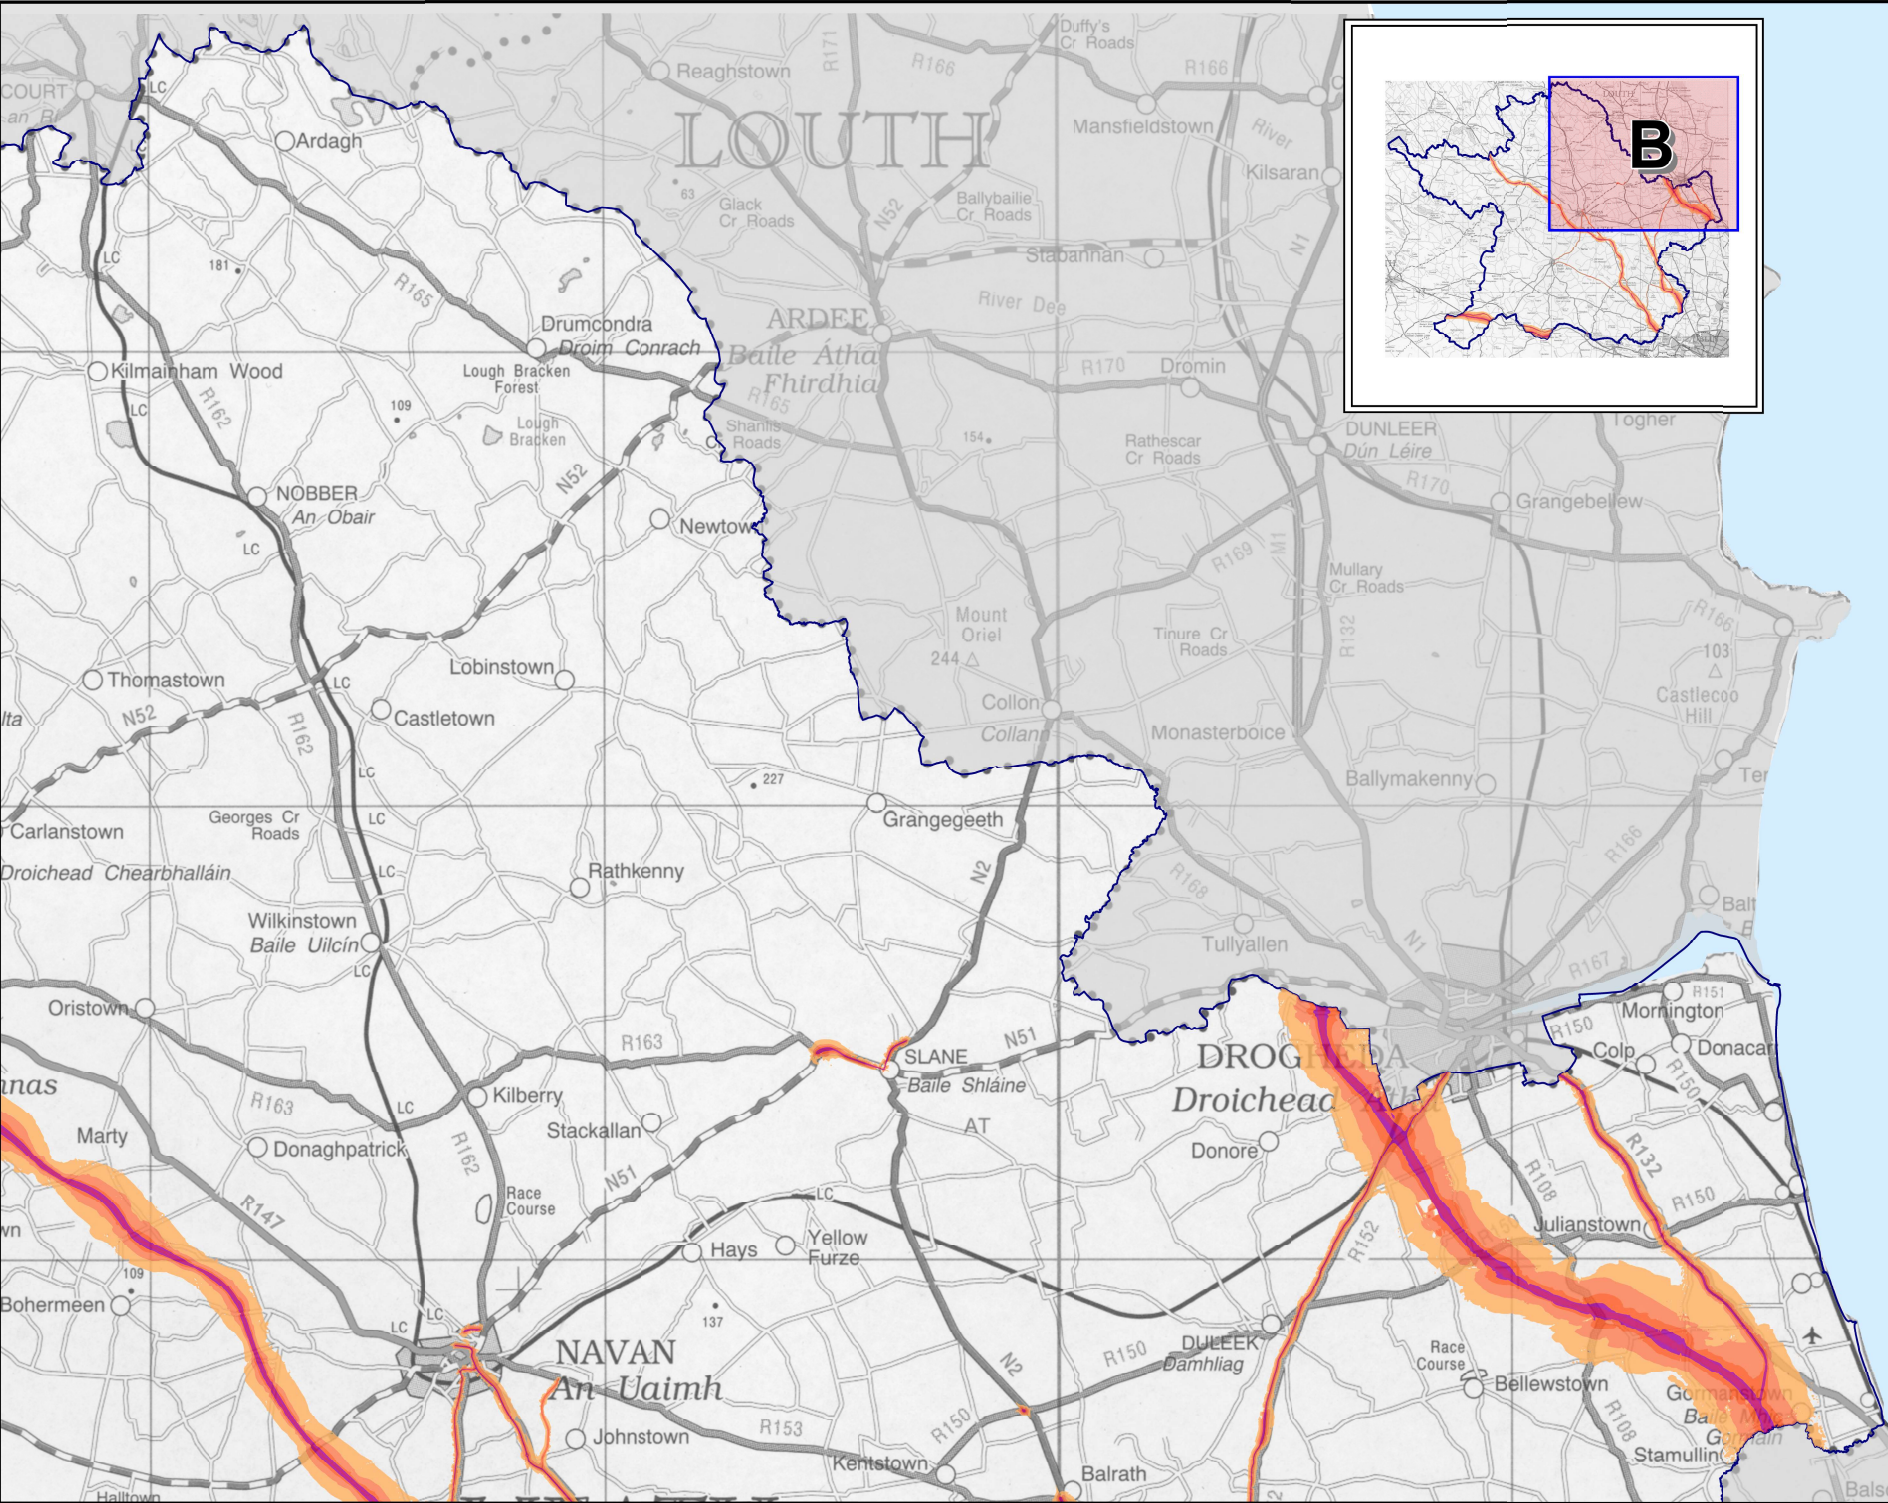

comhairle chontae na mí
meath county council

Meath County Council
Transportation Department
Bunrte House, Dublin Road, Navan, Co. Meath, C15 1291
Tel: 0449091150 Fax: 0449091201 Transport@meathoco.ie

Title: Lden Noise Mapping (Road) County Meath (Map B)

Produced by: Transportation Department
Scale: NTS Map No:
Date: July 2024 TRA_NAP_2024_Lden_001B

Table Eranam Mapping Agreement 2024
Note: Details shown on this map are for information purposes only. Further details on any item should be clarified with Meath County Council. This map has been produced by Meath County Council with available Local Authority and Ordnance Survey Base Data.
© National Mapping Division of Table Eranam. All rights reserved. Licence number CVAL3032067/MeathCountyCouncil

Meath County Council
100% Local Government
100% Eranam