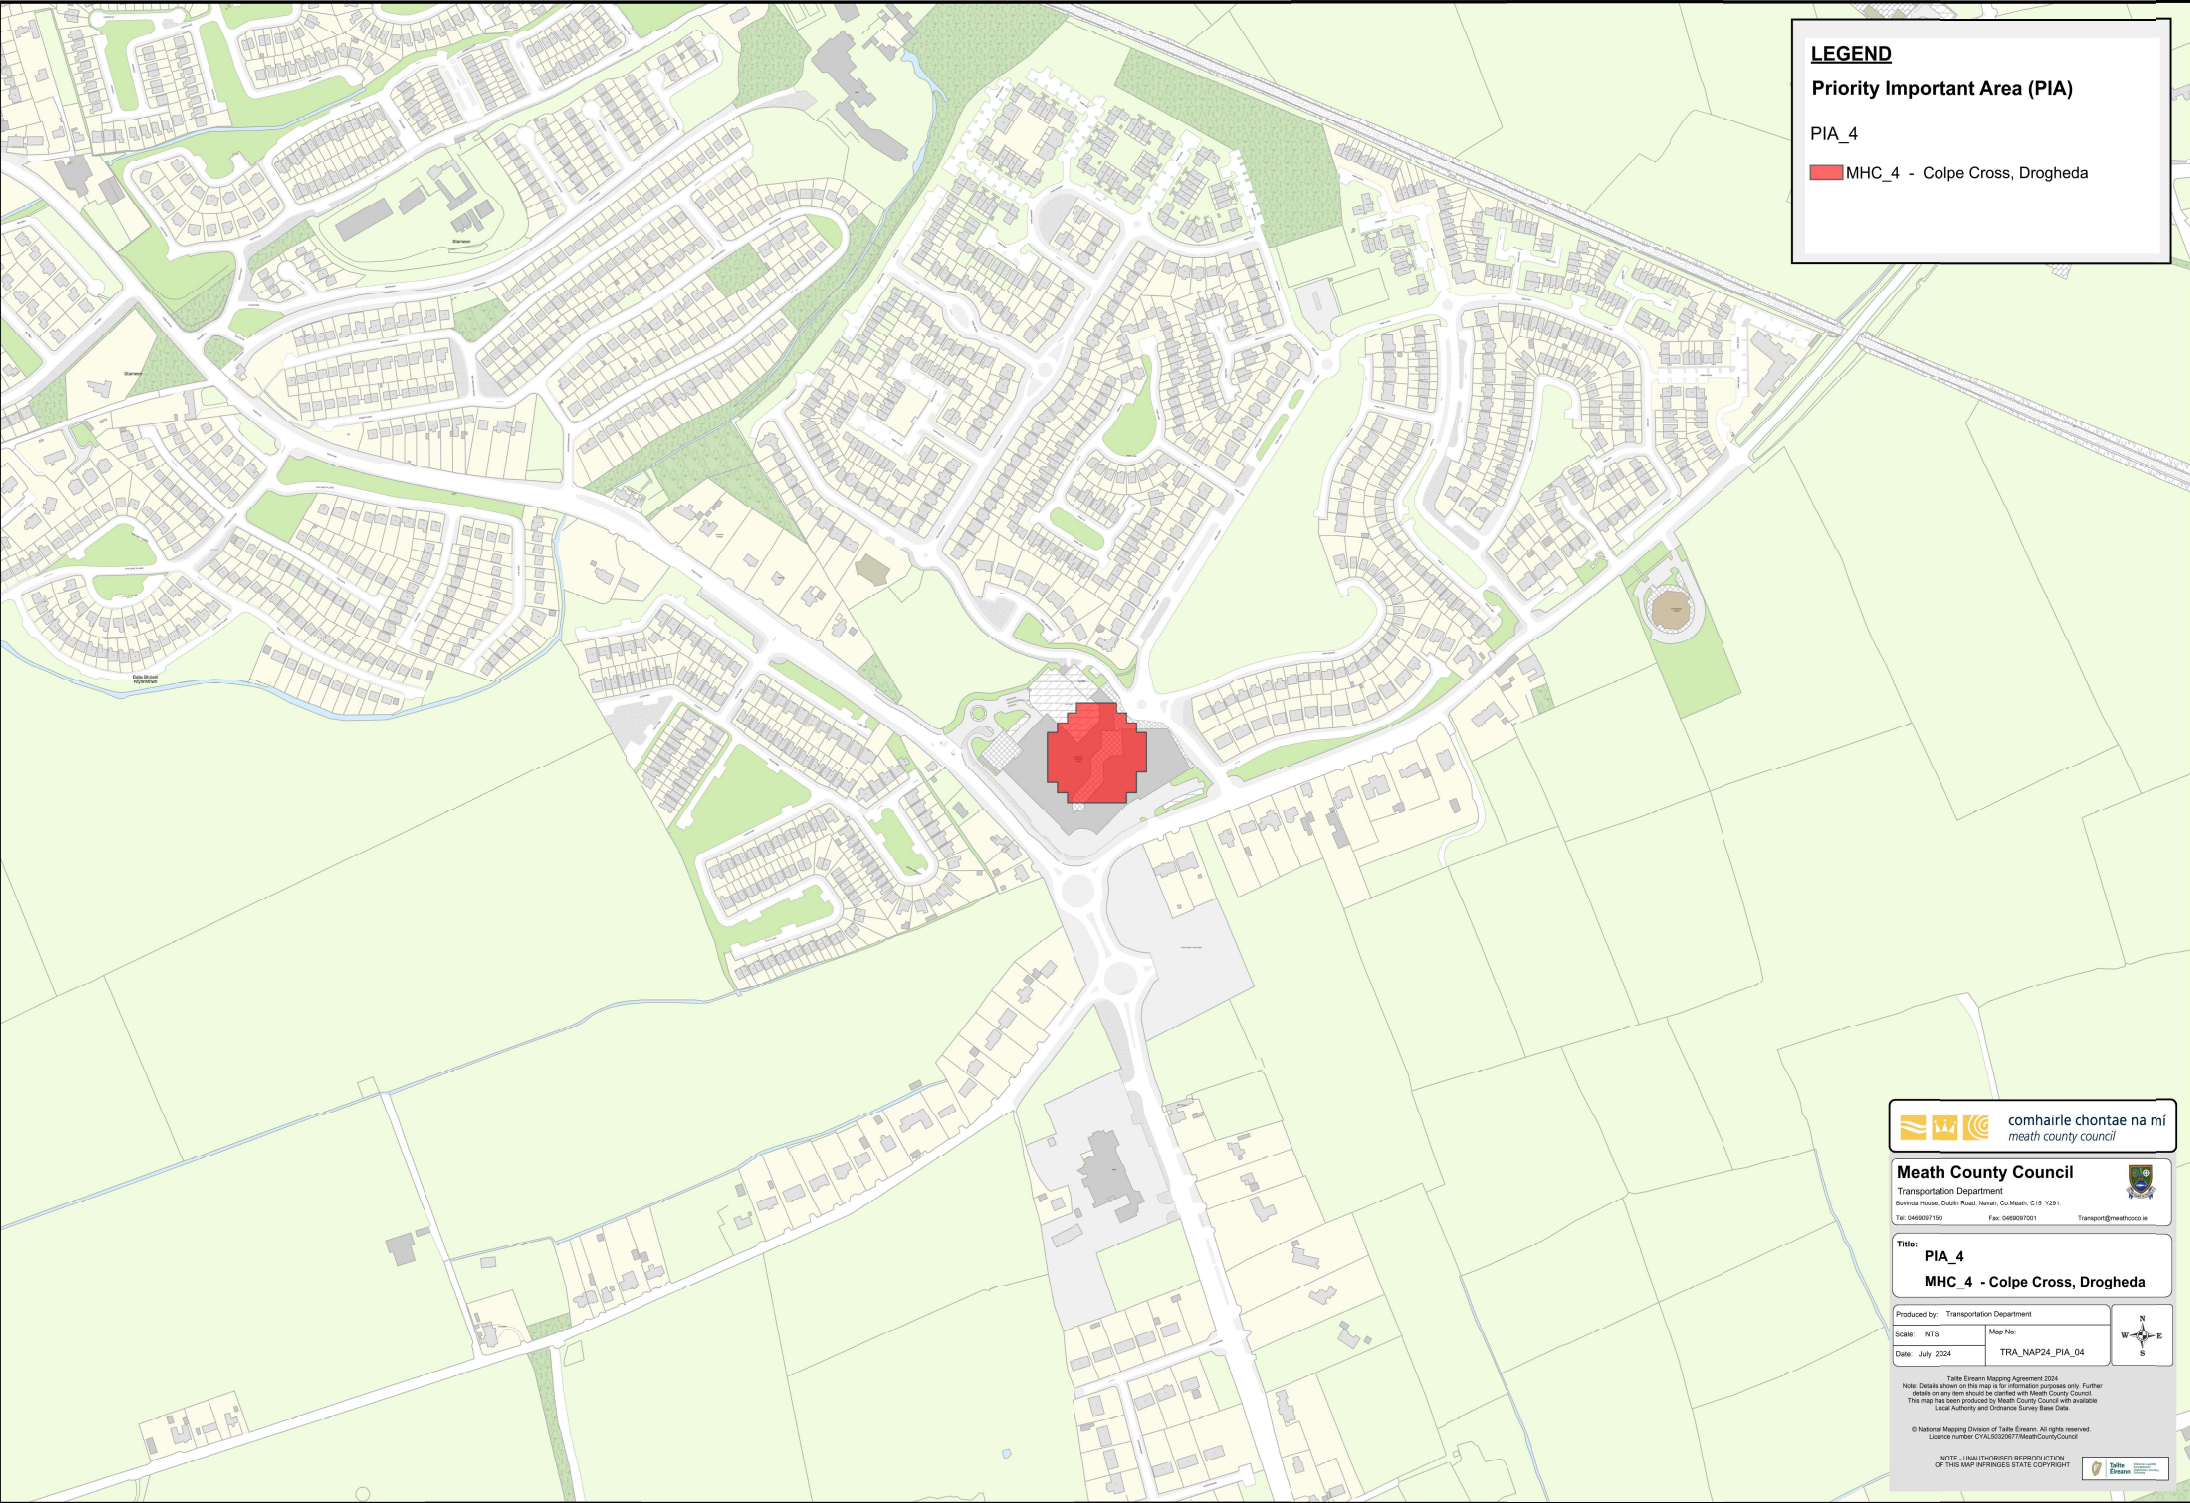

LEGEND

Priority Important Area (PIA)

PIA_4

MHC_4 - Colpe Cross, Drogheda

comhairle chontae na mí
meath county council

Meath County Council
Transportation Department

Burrows House, Deerpark Road, Navan, Co. Meath, C15 12D1
Tel: 046907199 Fax: 046907201 Transport@meathoco.ie

Title:
PIA_4
MHC_4 - Colpe Cross, Drogheda

Produced by: Transportation Department

Scale: NTS **Map No:** TRA_NAP24_PIA_04

Date: July 2024

Talis Eireann Mapping Agreement 2024
Details shown on this map is for information purposes only. Further details on any item should be checked with Meath County Council.
This map has been produced by Meath County Council with available Local Authority and Ordnance Survey Base Data.

© National Mapping Division of Talis Eireann. All rights reserved.
Licence Number: CYA000007@MeathCountyCouncil

NOTE: I AMU CHAIRBHEAN SEIRVÍSE IARDA
OF THIS MAP INFRINGES STATE COPYRIGHT