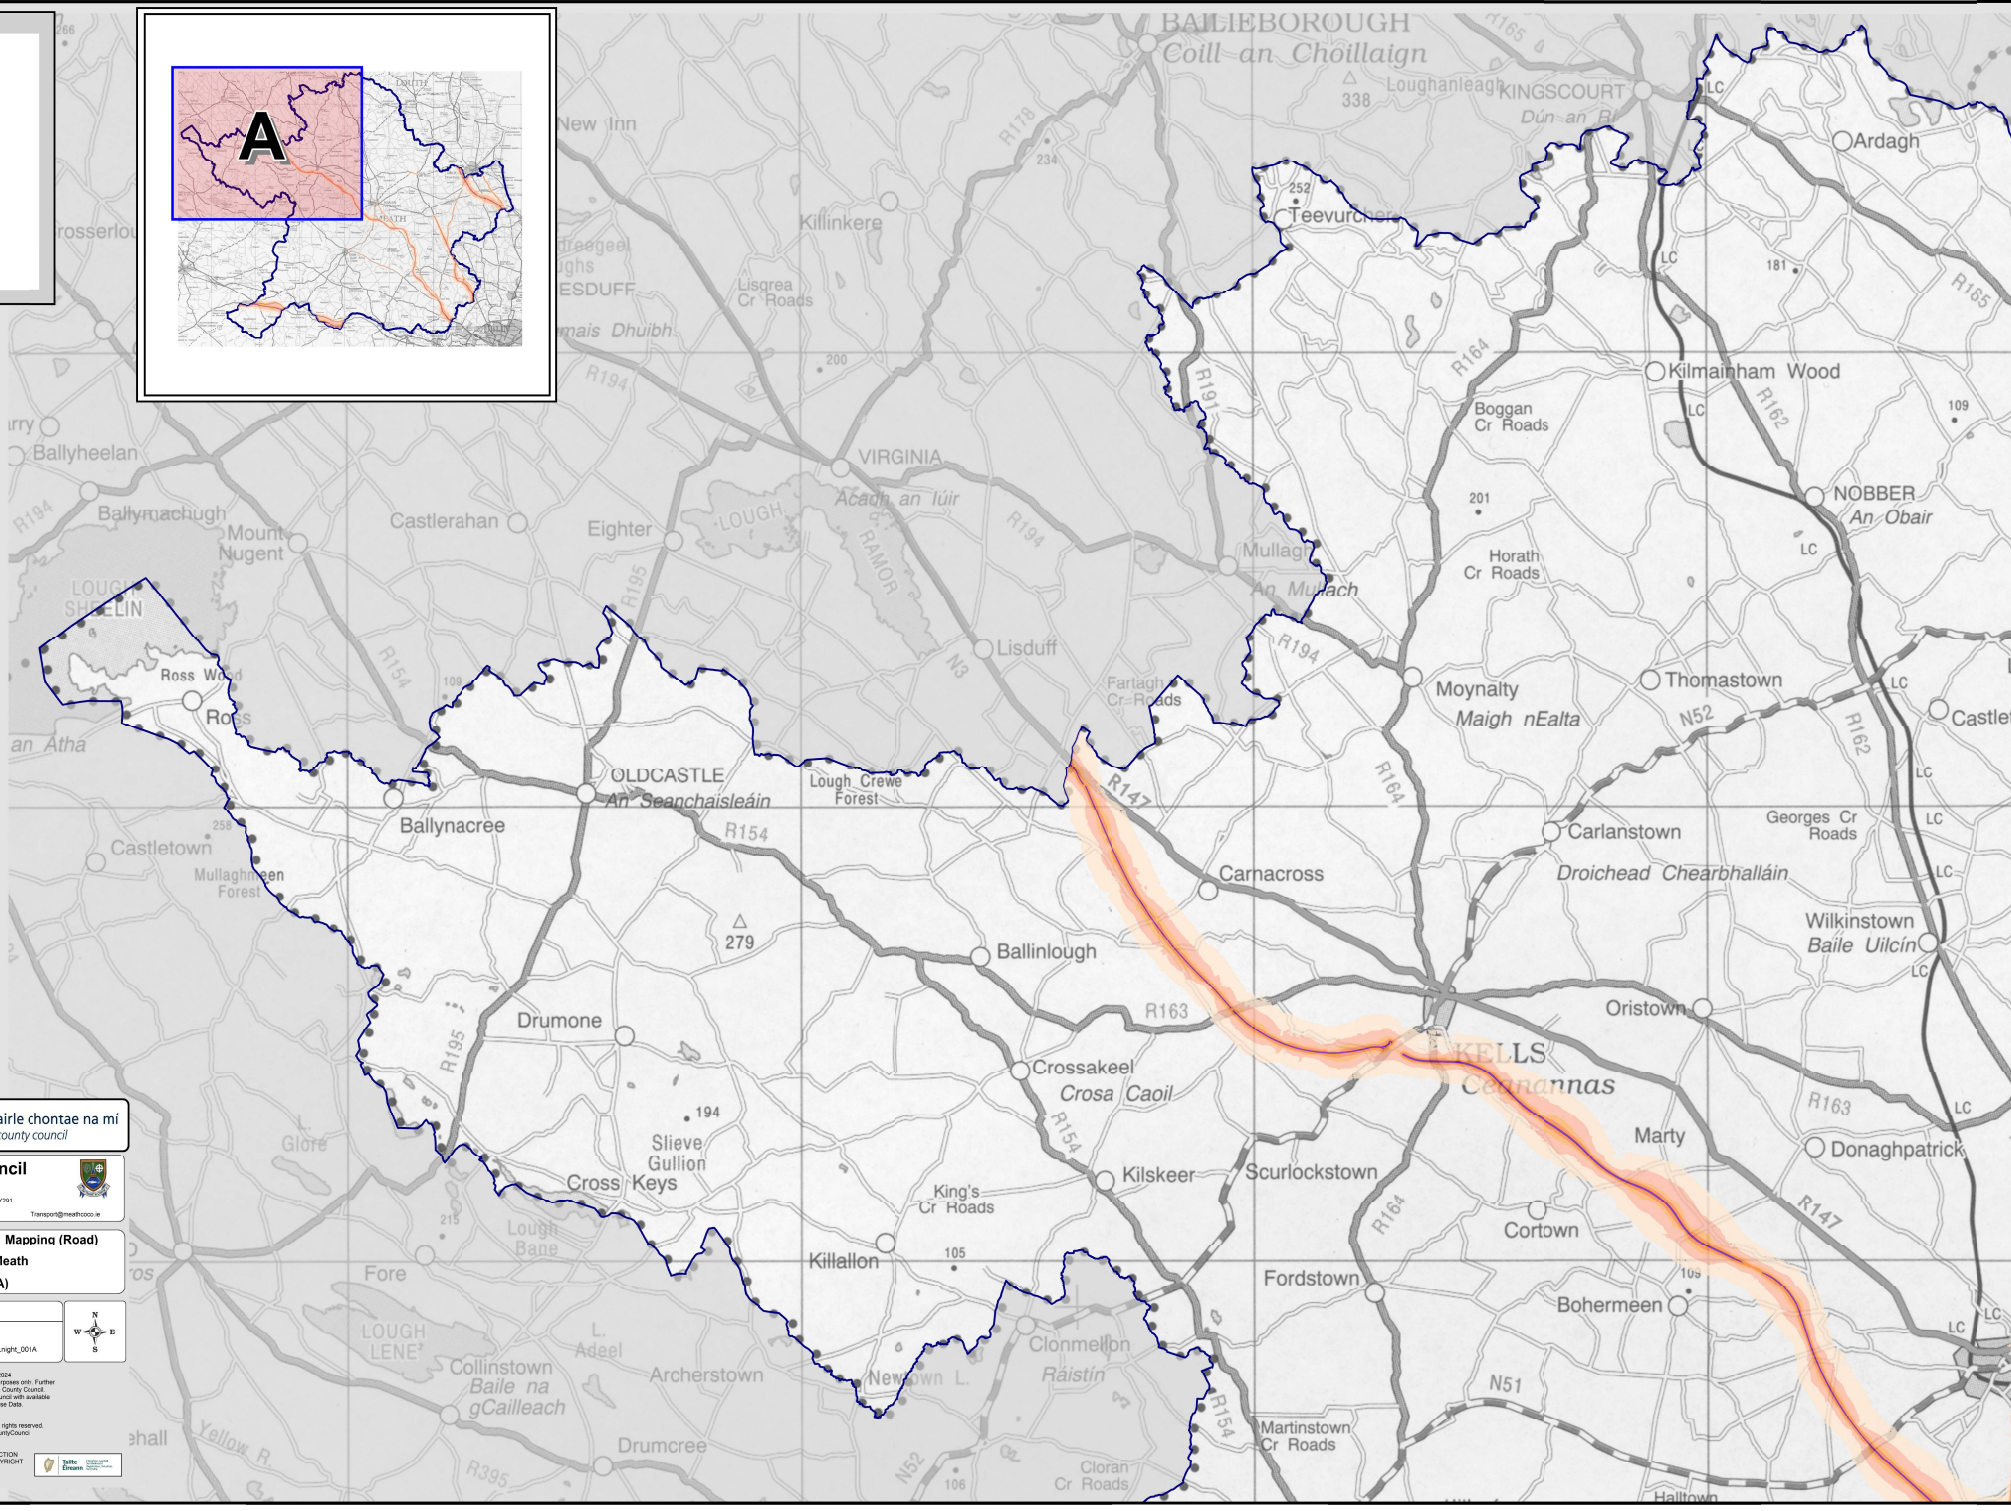

comhairle chontae na mí
meath county council

Meath County Council
Transportation Department
Records Section, Park Road, Navan, Co. Meath, T14 1V14
Tel: 0469897160 Fax: 0469897001 Transport@meathoco.ie

Title: **Lnight - Noise Mapping (Road)**
County Meath
(Map A)

Produced by: Transportation Department
Scale: 1:15
Date: July 2024
Map No: TRA_NAP_2024_Lnight_001A