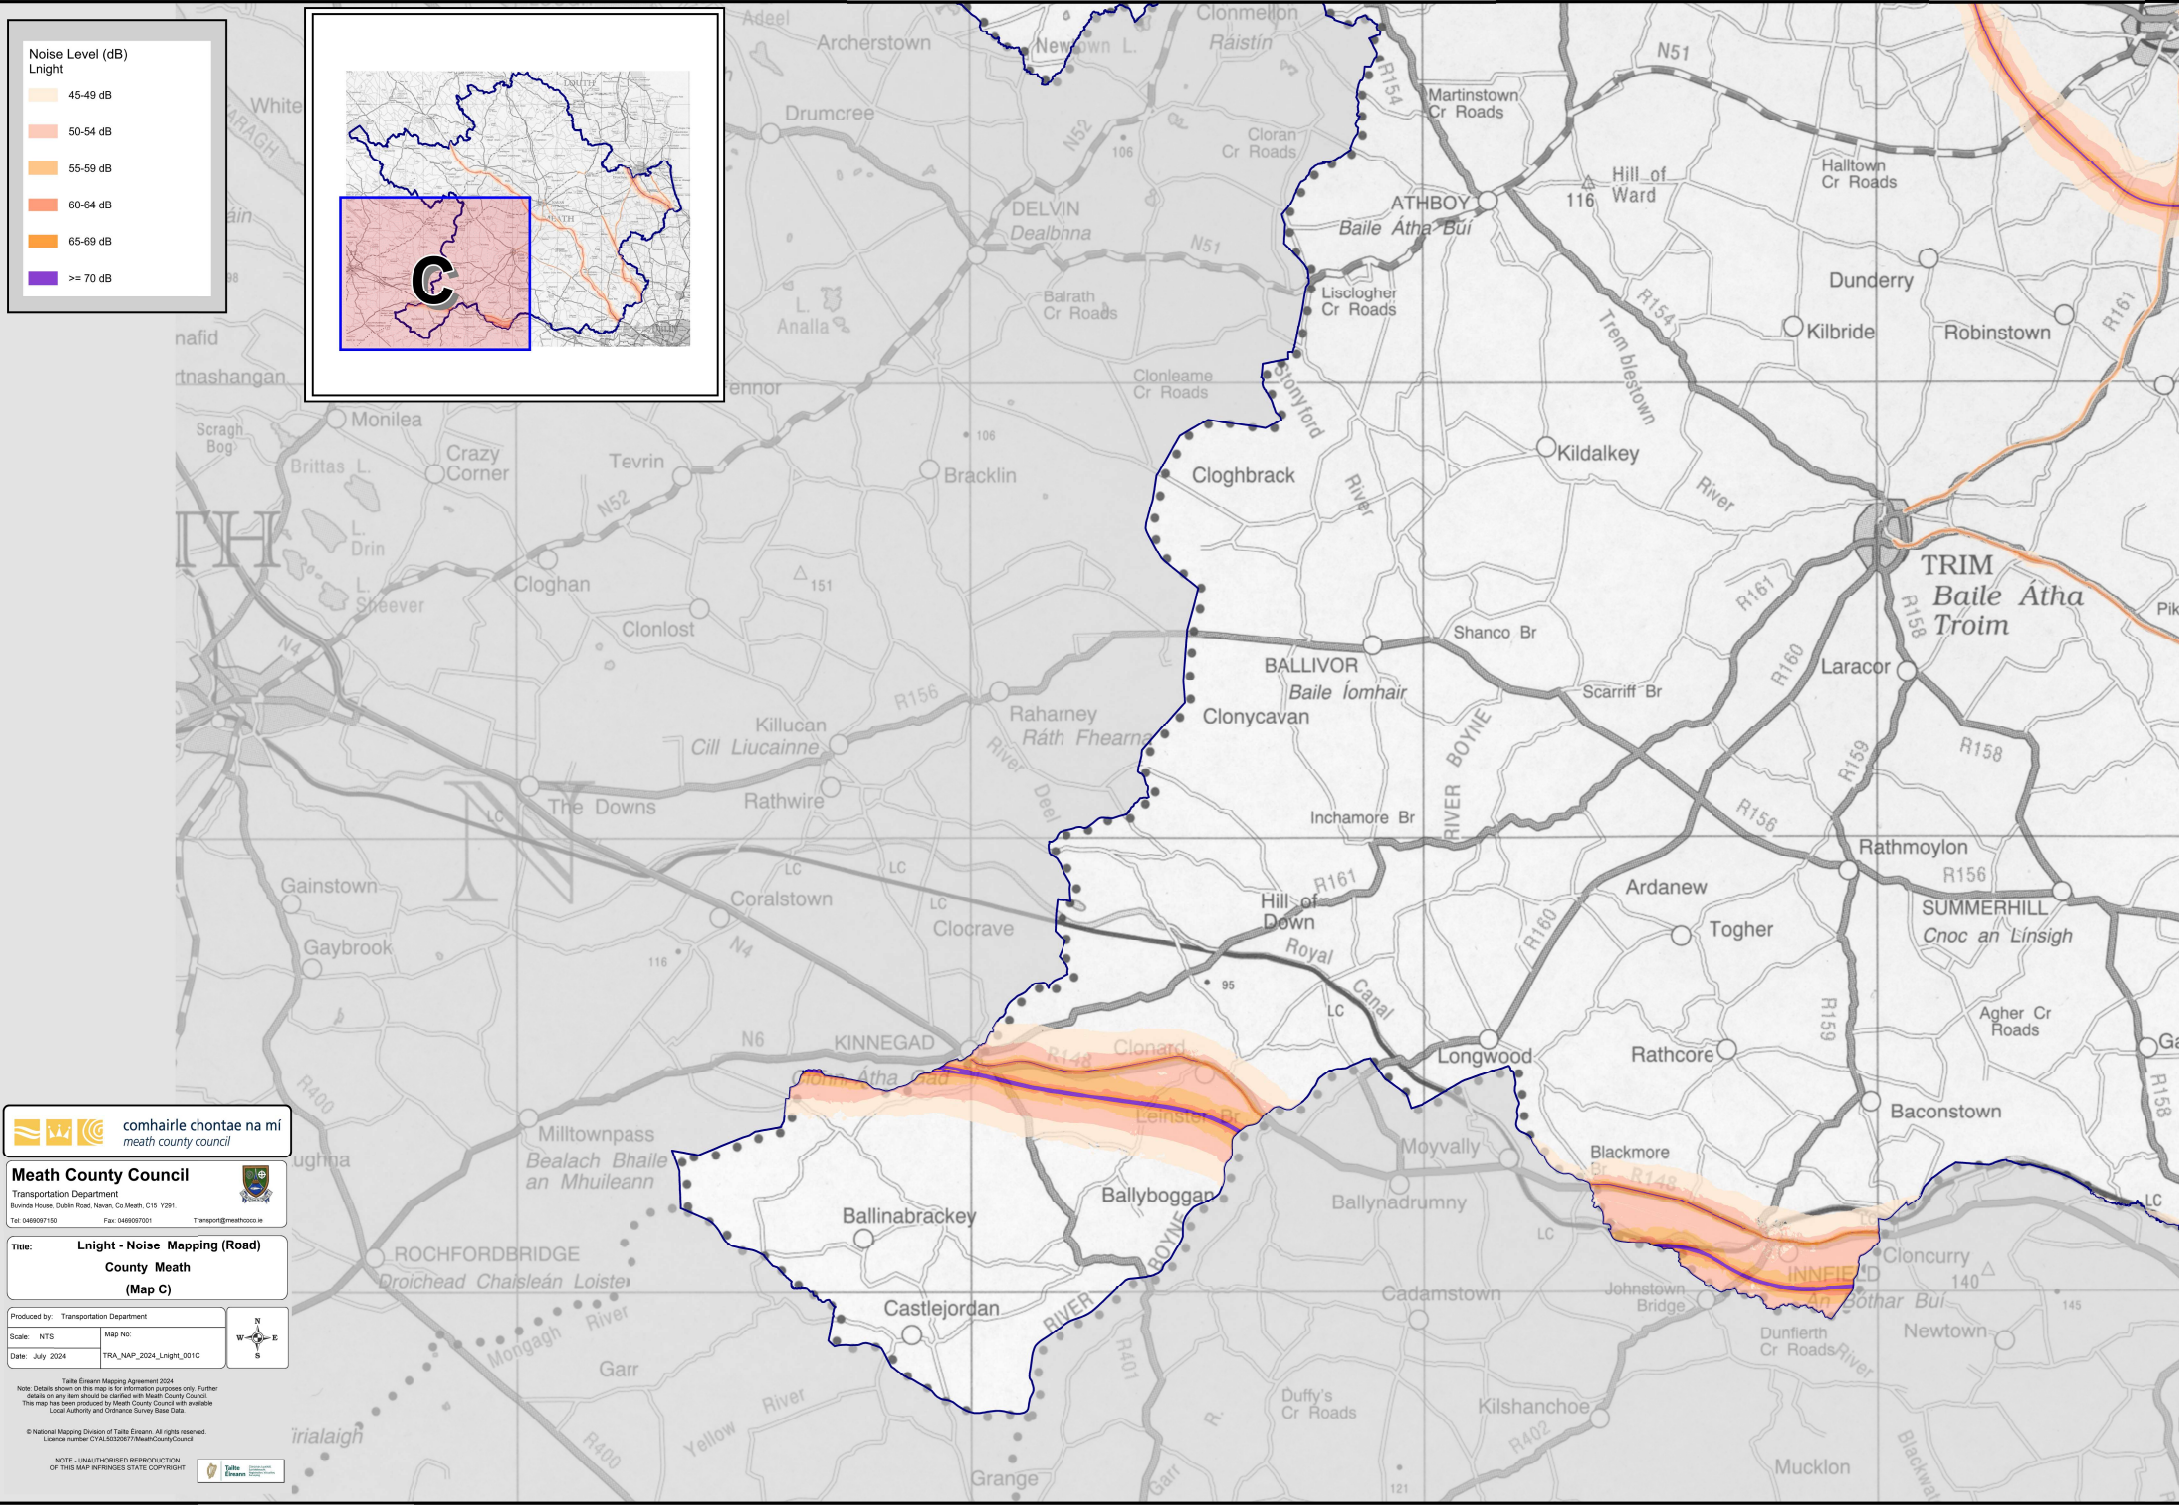

comhairle chontae na mí
meath county council

Meath County Council
Transportation Department
Bunrúnaí, Dún Ráda, Naomh, Co. Meath, C15 Y291.
Tel: 046907150 Fax: 046907001 Transport@meathcc.ie

Title: Lnight - Noise Mapping (Road)
County Meath
(Map C)

Produced by: Transportation Department
Scale: NTS MAP No:
Date: July 2024 TRA_NAP_2024_Lnight_001C