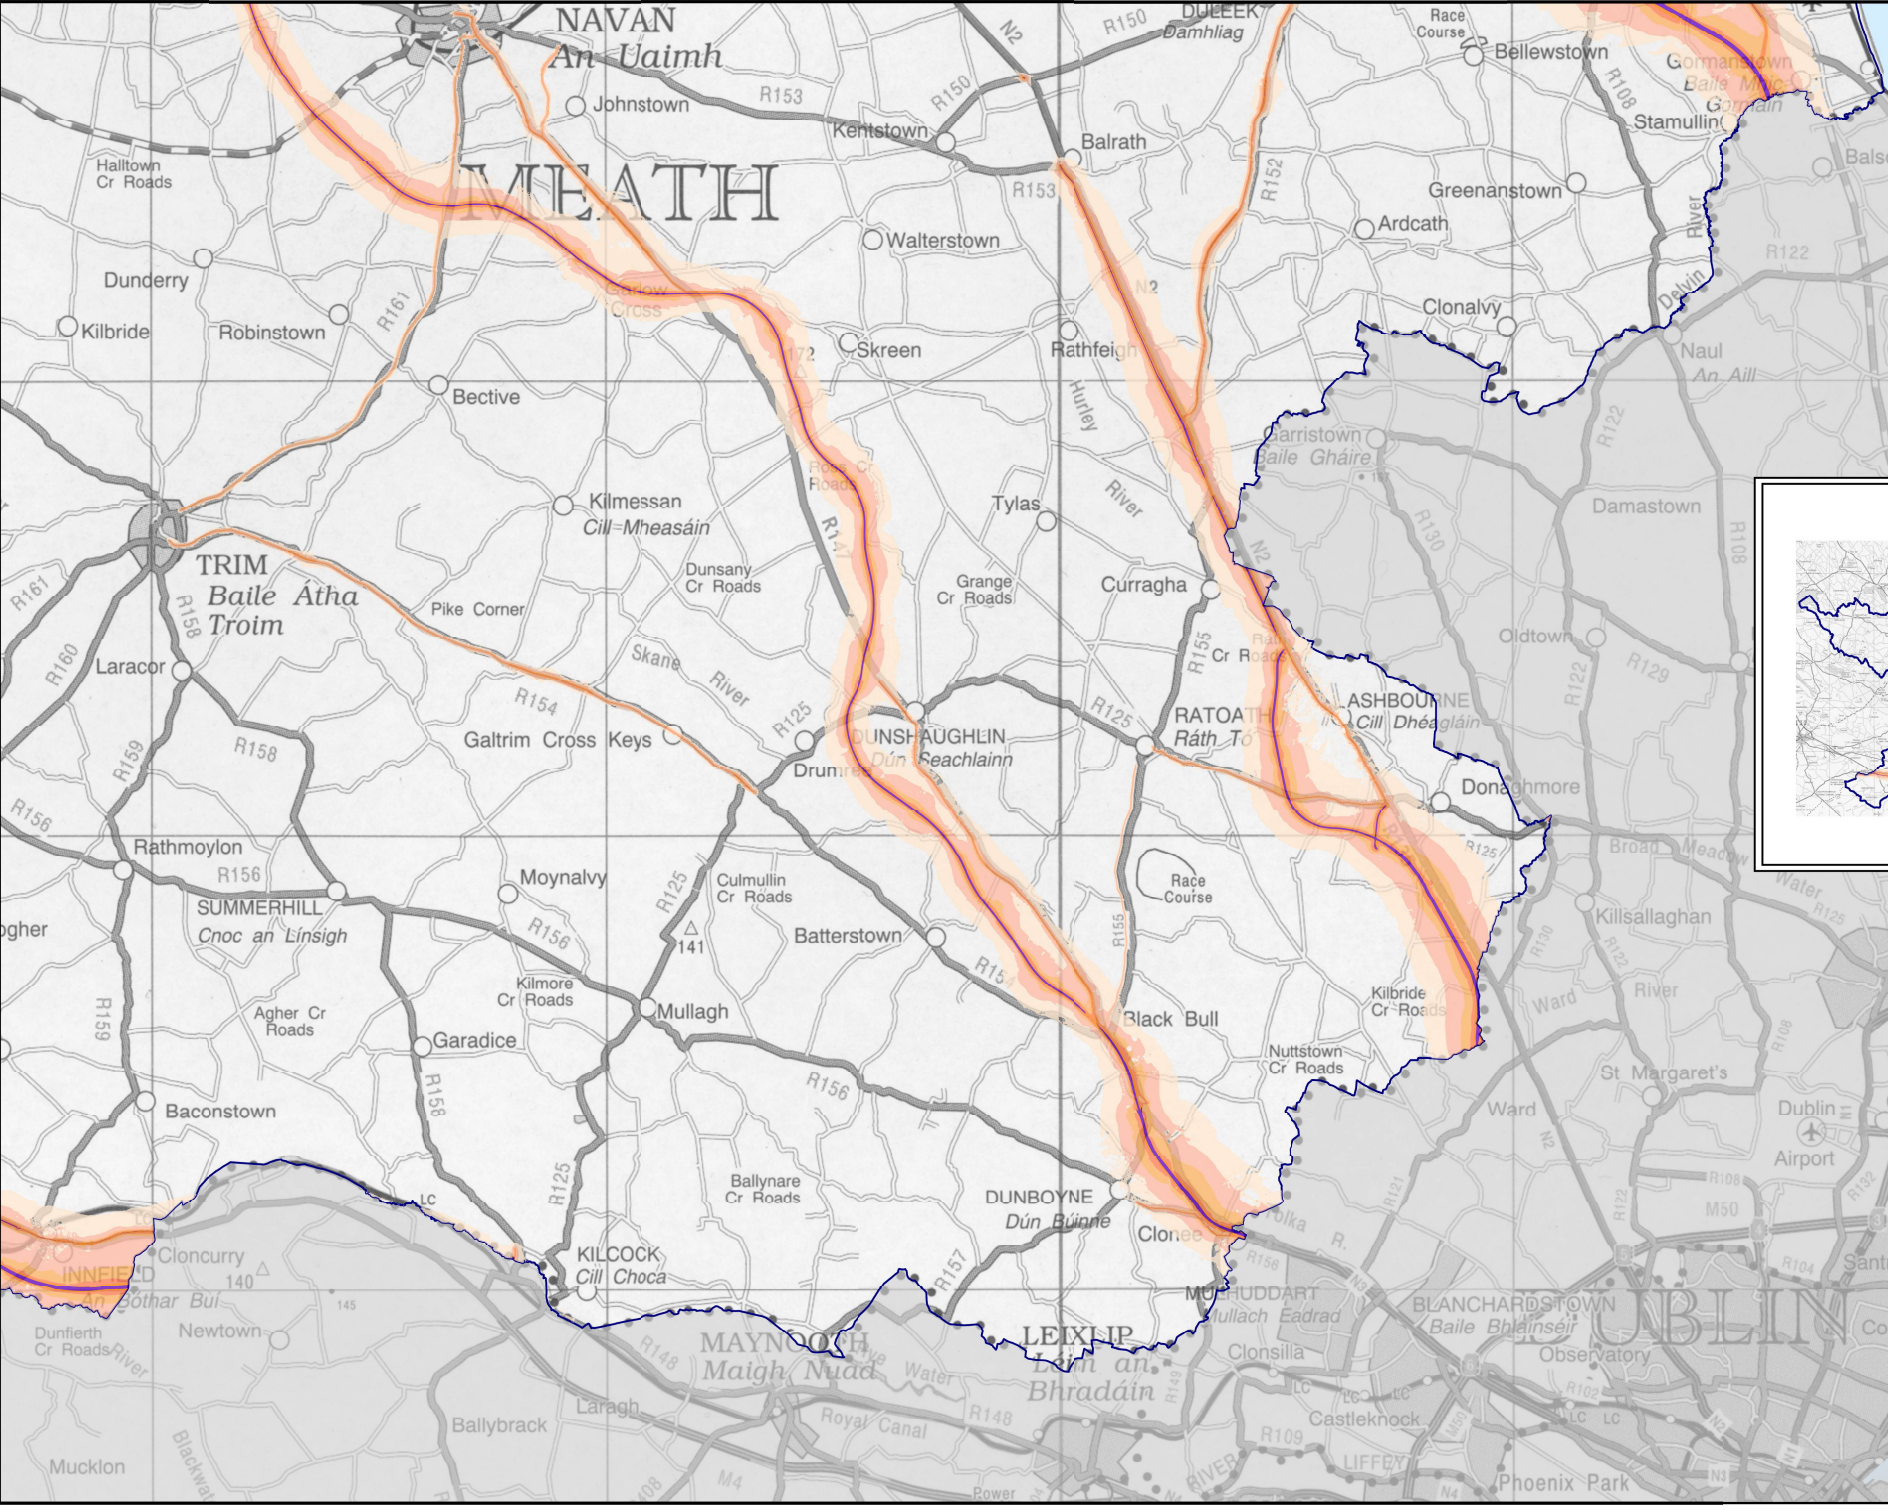

comhairle chontae na mí
meath county council

Meath County Council
Transportation Department
Burren House, Dublin Road, Navan, Co. Meath, C15 7S91
Tel: 046901150 Fax: 046907001 Transport@meathoco.ie

Title: Light Noise Mapping (Road)
County Meath
(Map D)

Produced by: Transportation Department
Scale: NTS Map No:
Date: July 2024 TRA_NAP_2024_Light_001D

© National Mapping Division of the State Geodetic Survey Office. All rights reserved. Licence number CVAL30302677/MeathCountyCouncil