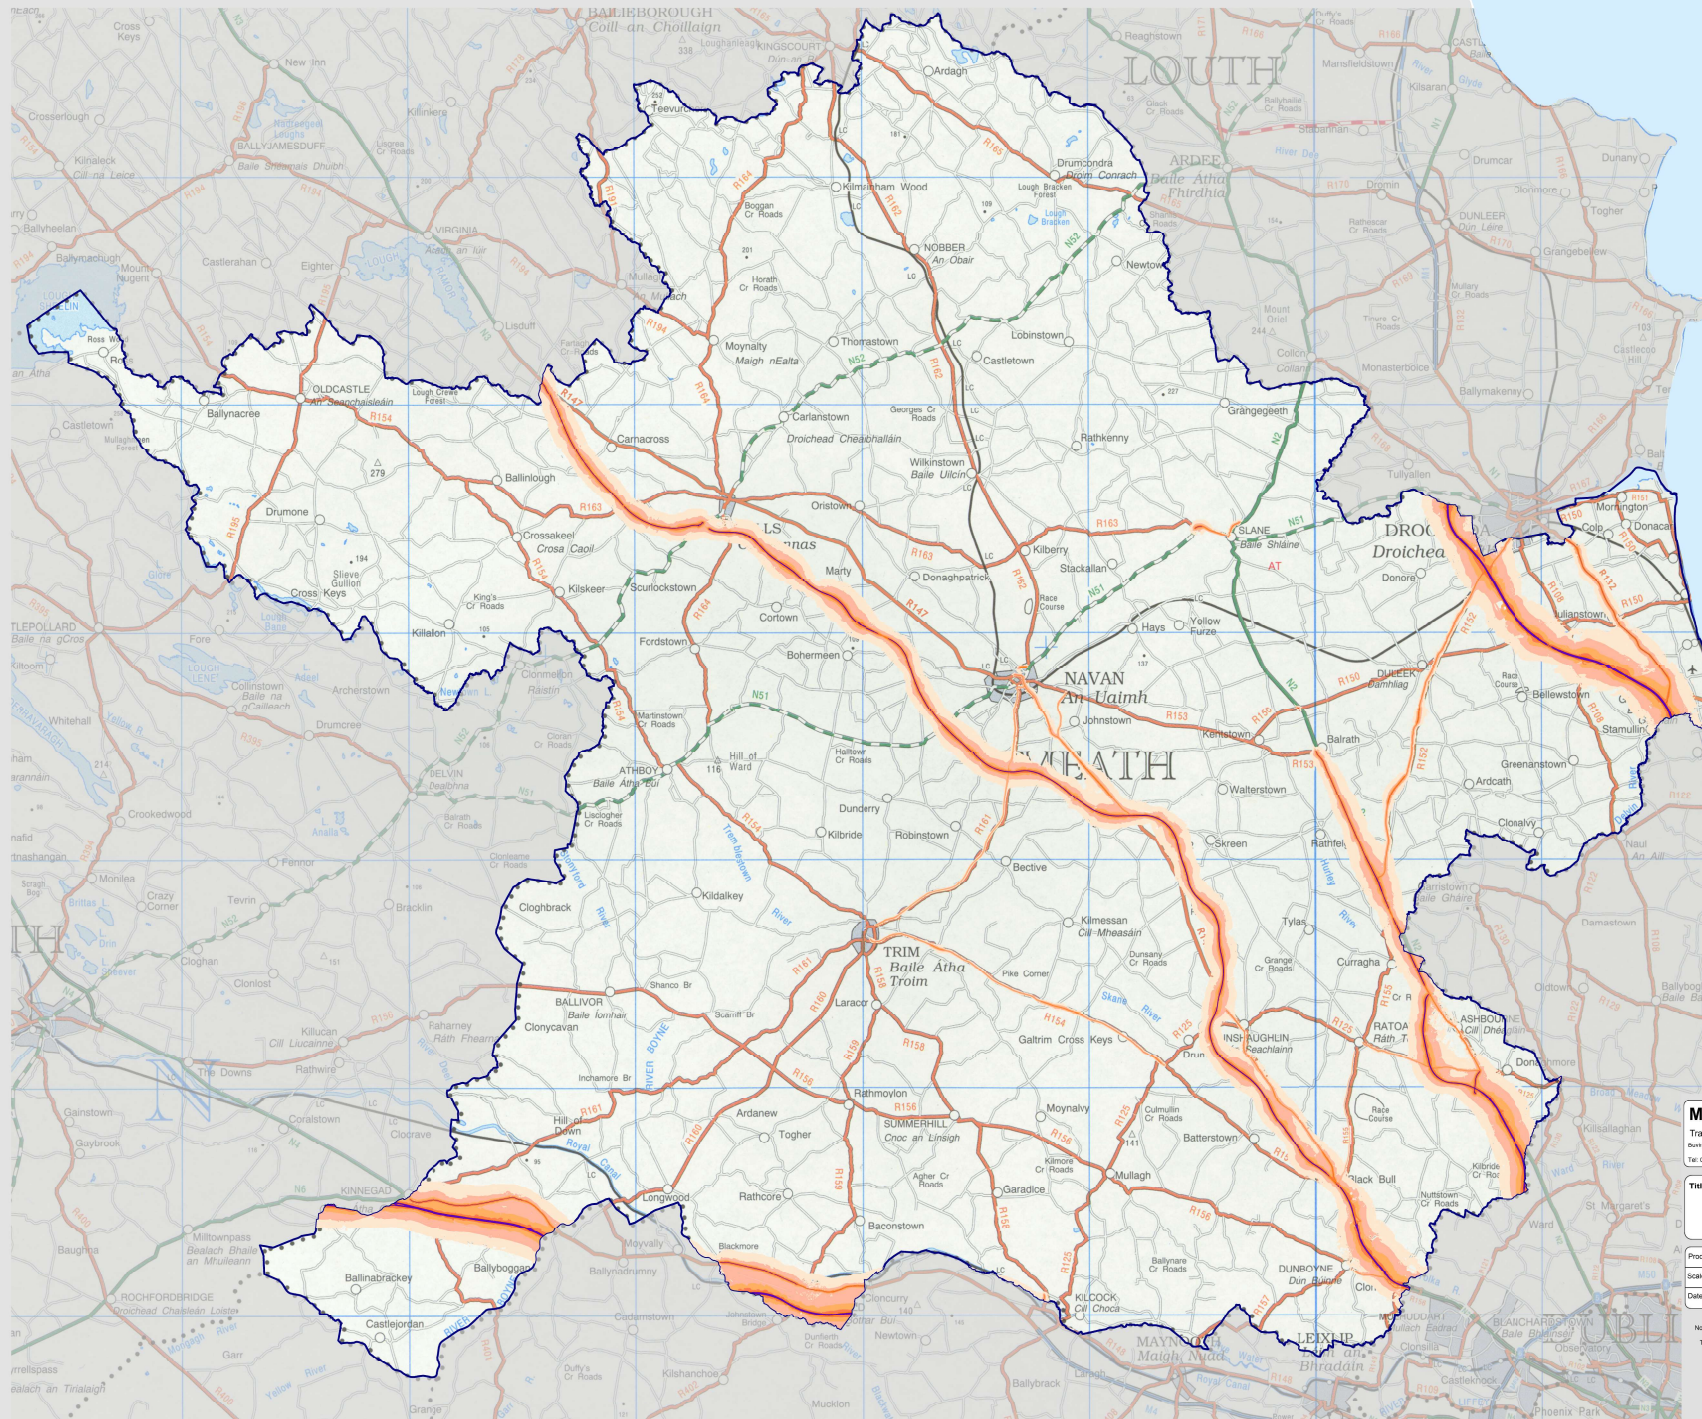

Meath County Council
Transportation Department
Buisson House, Duff's Road, Navan, Co. Meath, C15 12D1
Tel: 046907193 Fax: 046907201 Transport@meathco.ie

Title: Light Noise Mapping (Road) County Meath

Produced by: Transportation Department
Scale: NTS Map No:
Date: July 2024 TRA_NAP_2024_Light_001

Scale 1:1000000
North Arrow
N
W
E
S