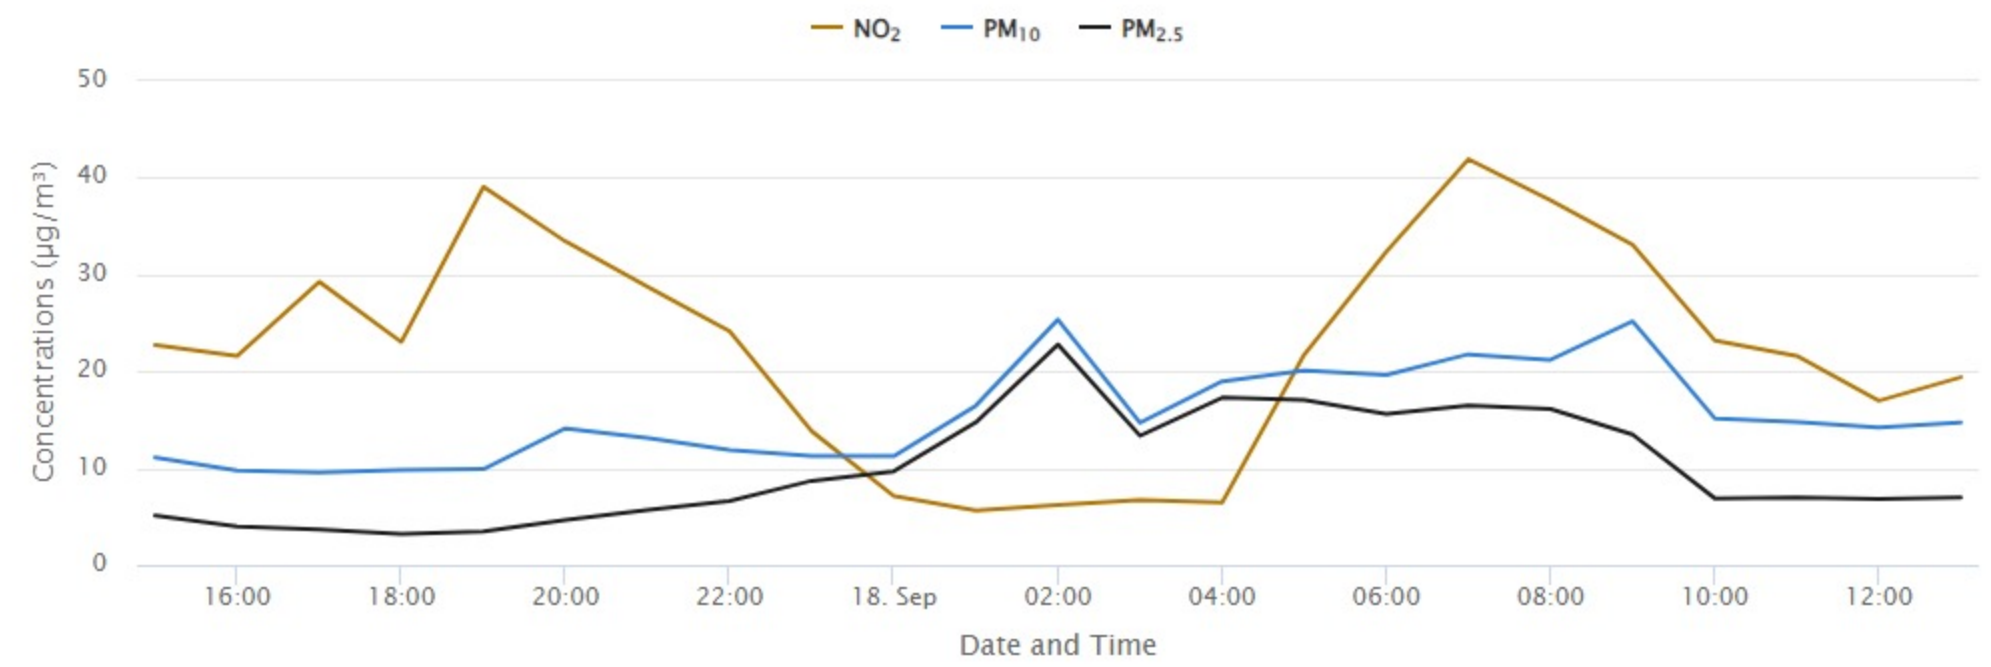

Station 68. Navan, Co. Meath

The air quality station in Navan was commissioned in November 2019. Automatic, provisional results are available here for nitrogen dioxide and particulate matter (PM_{2.5} and PM₁₀).

Model
Multiple

Manufacturer
Multiple

LATEST READINGS LAST 24 HOURS

⚠ DATA DISCLAIMER

[VIEW MORE READINGS](#)

LOCATION

Navan, Co. Meath 53.6555°N, -6.6885°E