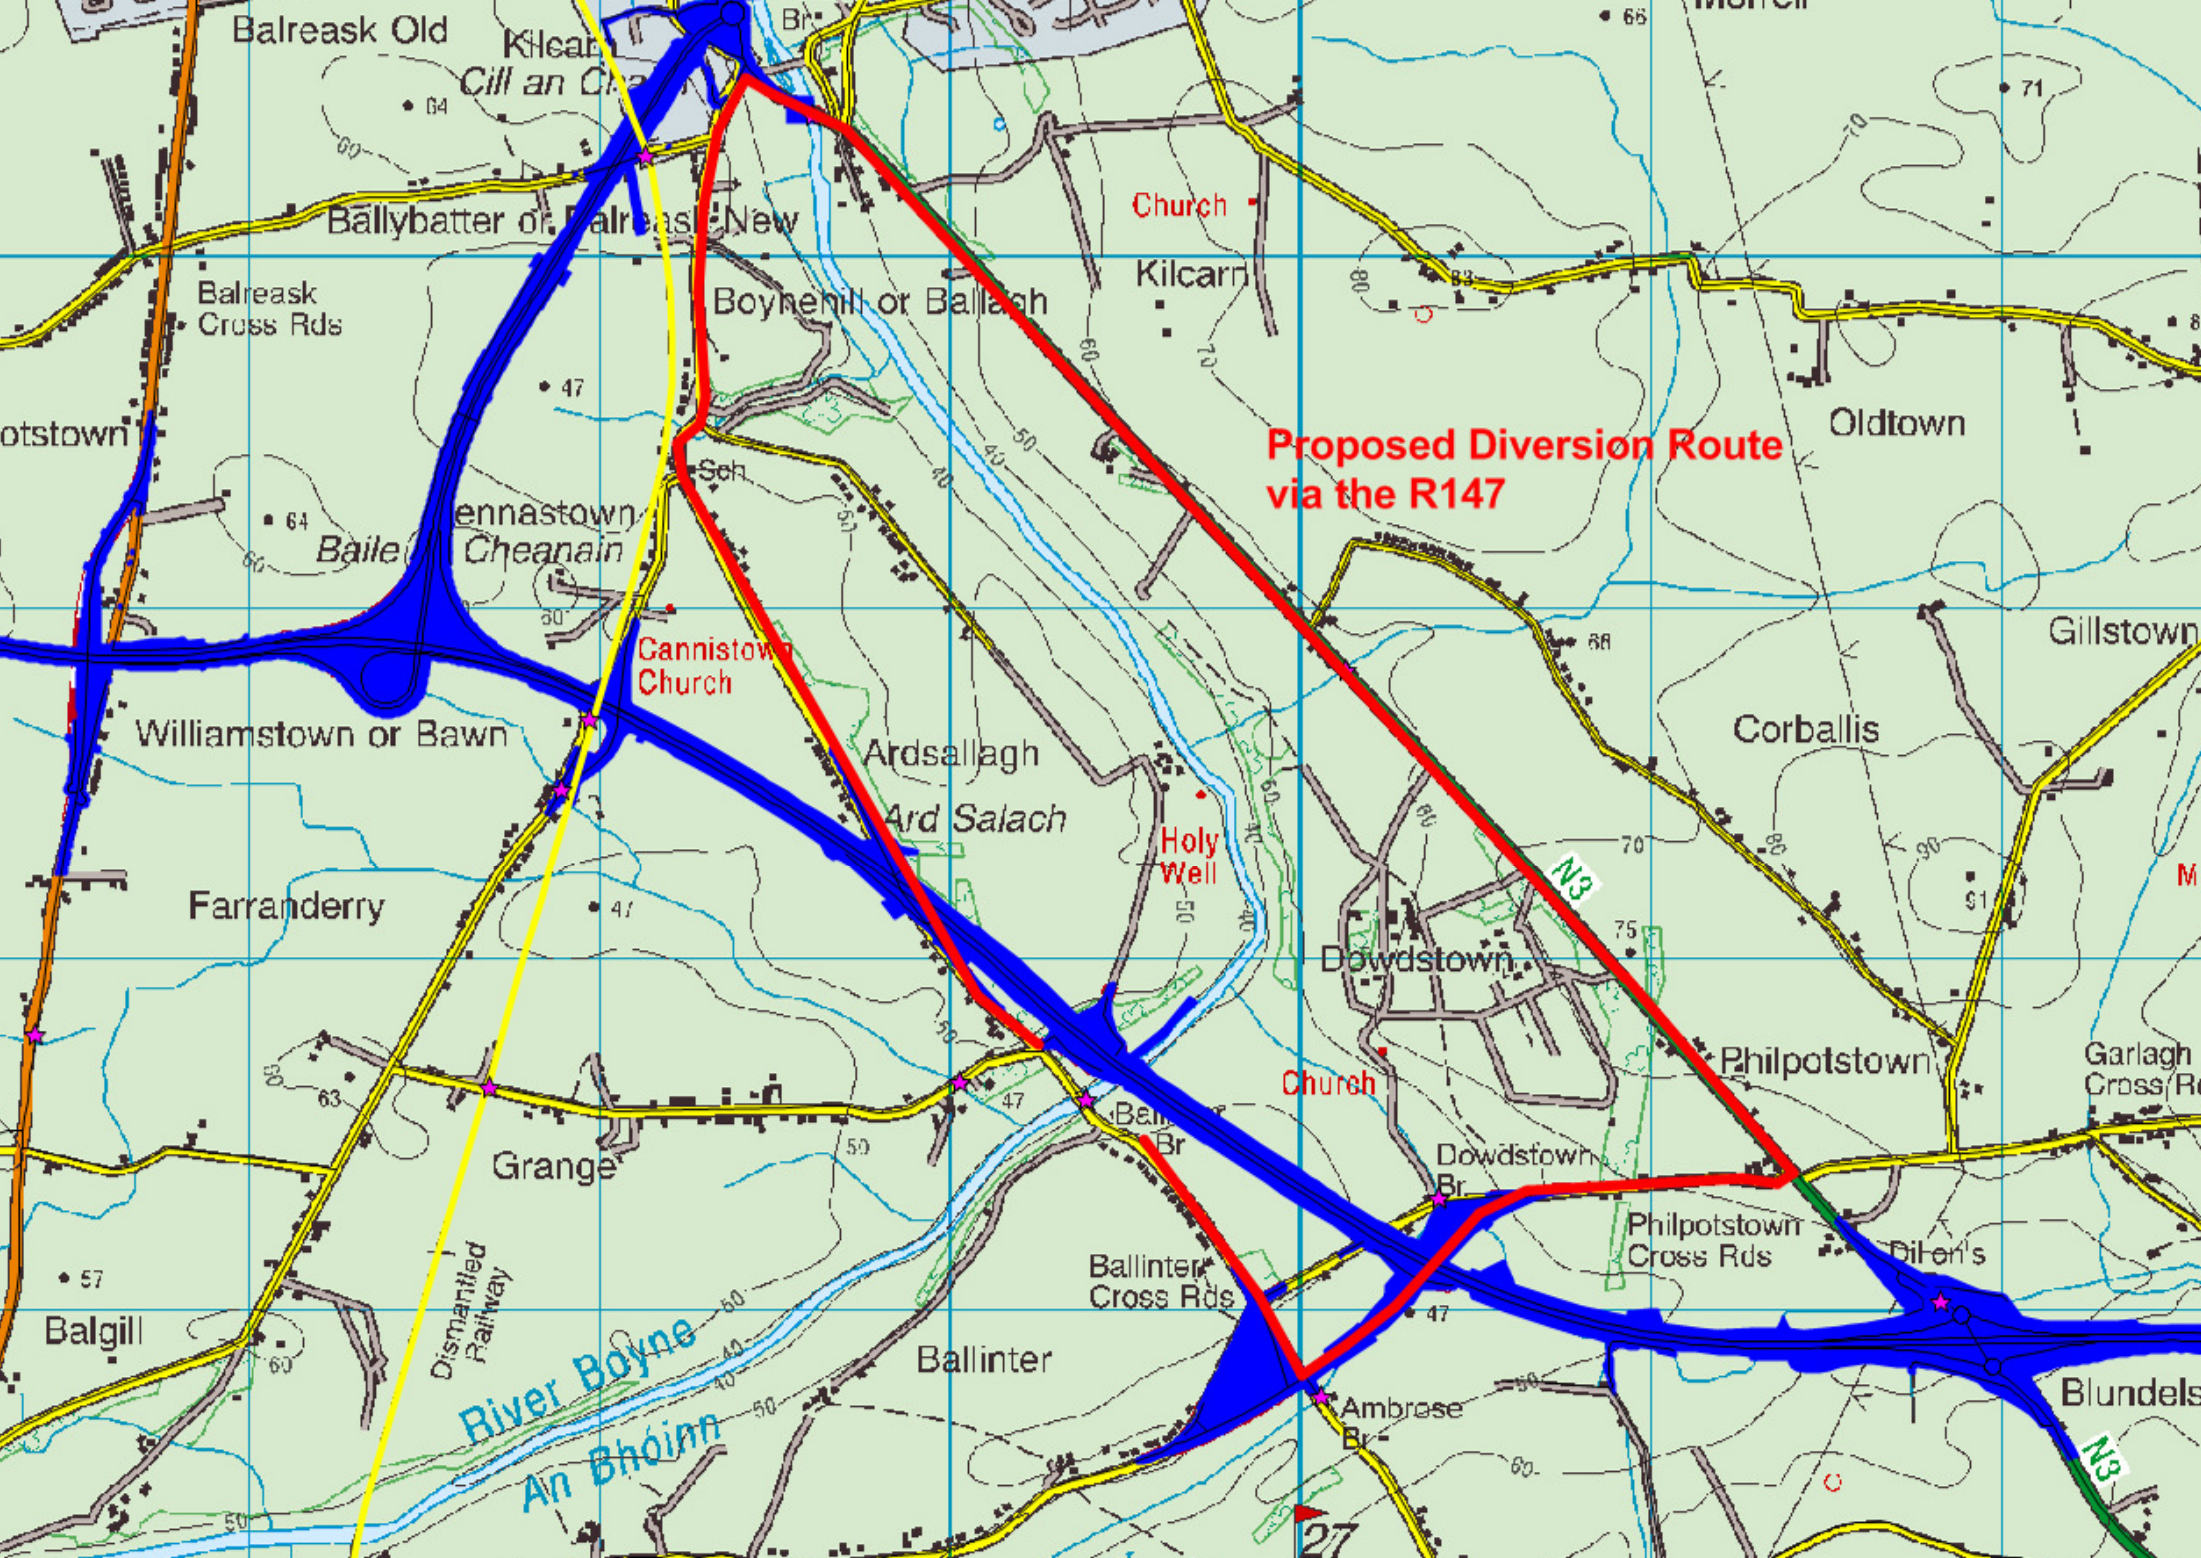

Proposed Diversion Route via the R147

River Boyne
An Bhoimn

Labels on the map include: Balreask Old, Kilcar, Cill an Cra, Ballybatter of Balreask New, Balreask Cross Rds, Boynehill or Ballagh, Church, Kilcarr, Oldtown, Gillstown, Corballis, Williamstown or Bawn, Ard Sallagh, Ard Salach, Holy Well, Dowdstown, Church, Philpotstown, Garlagh Cross Rds, Farranderry, Grange, Ballinter Cross Rds, Dowdstown Br, Philpotstown Cross Rds, Diler's, Blundelsto, Balgill, Dismantled Railway, Ballinter, Ambrase Br, and various grid numbers (64, 47, 60, 50, 40, 30, 20, 10, 70, 80, 90).