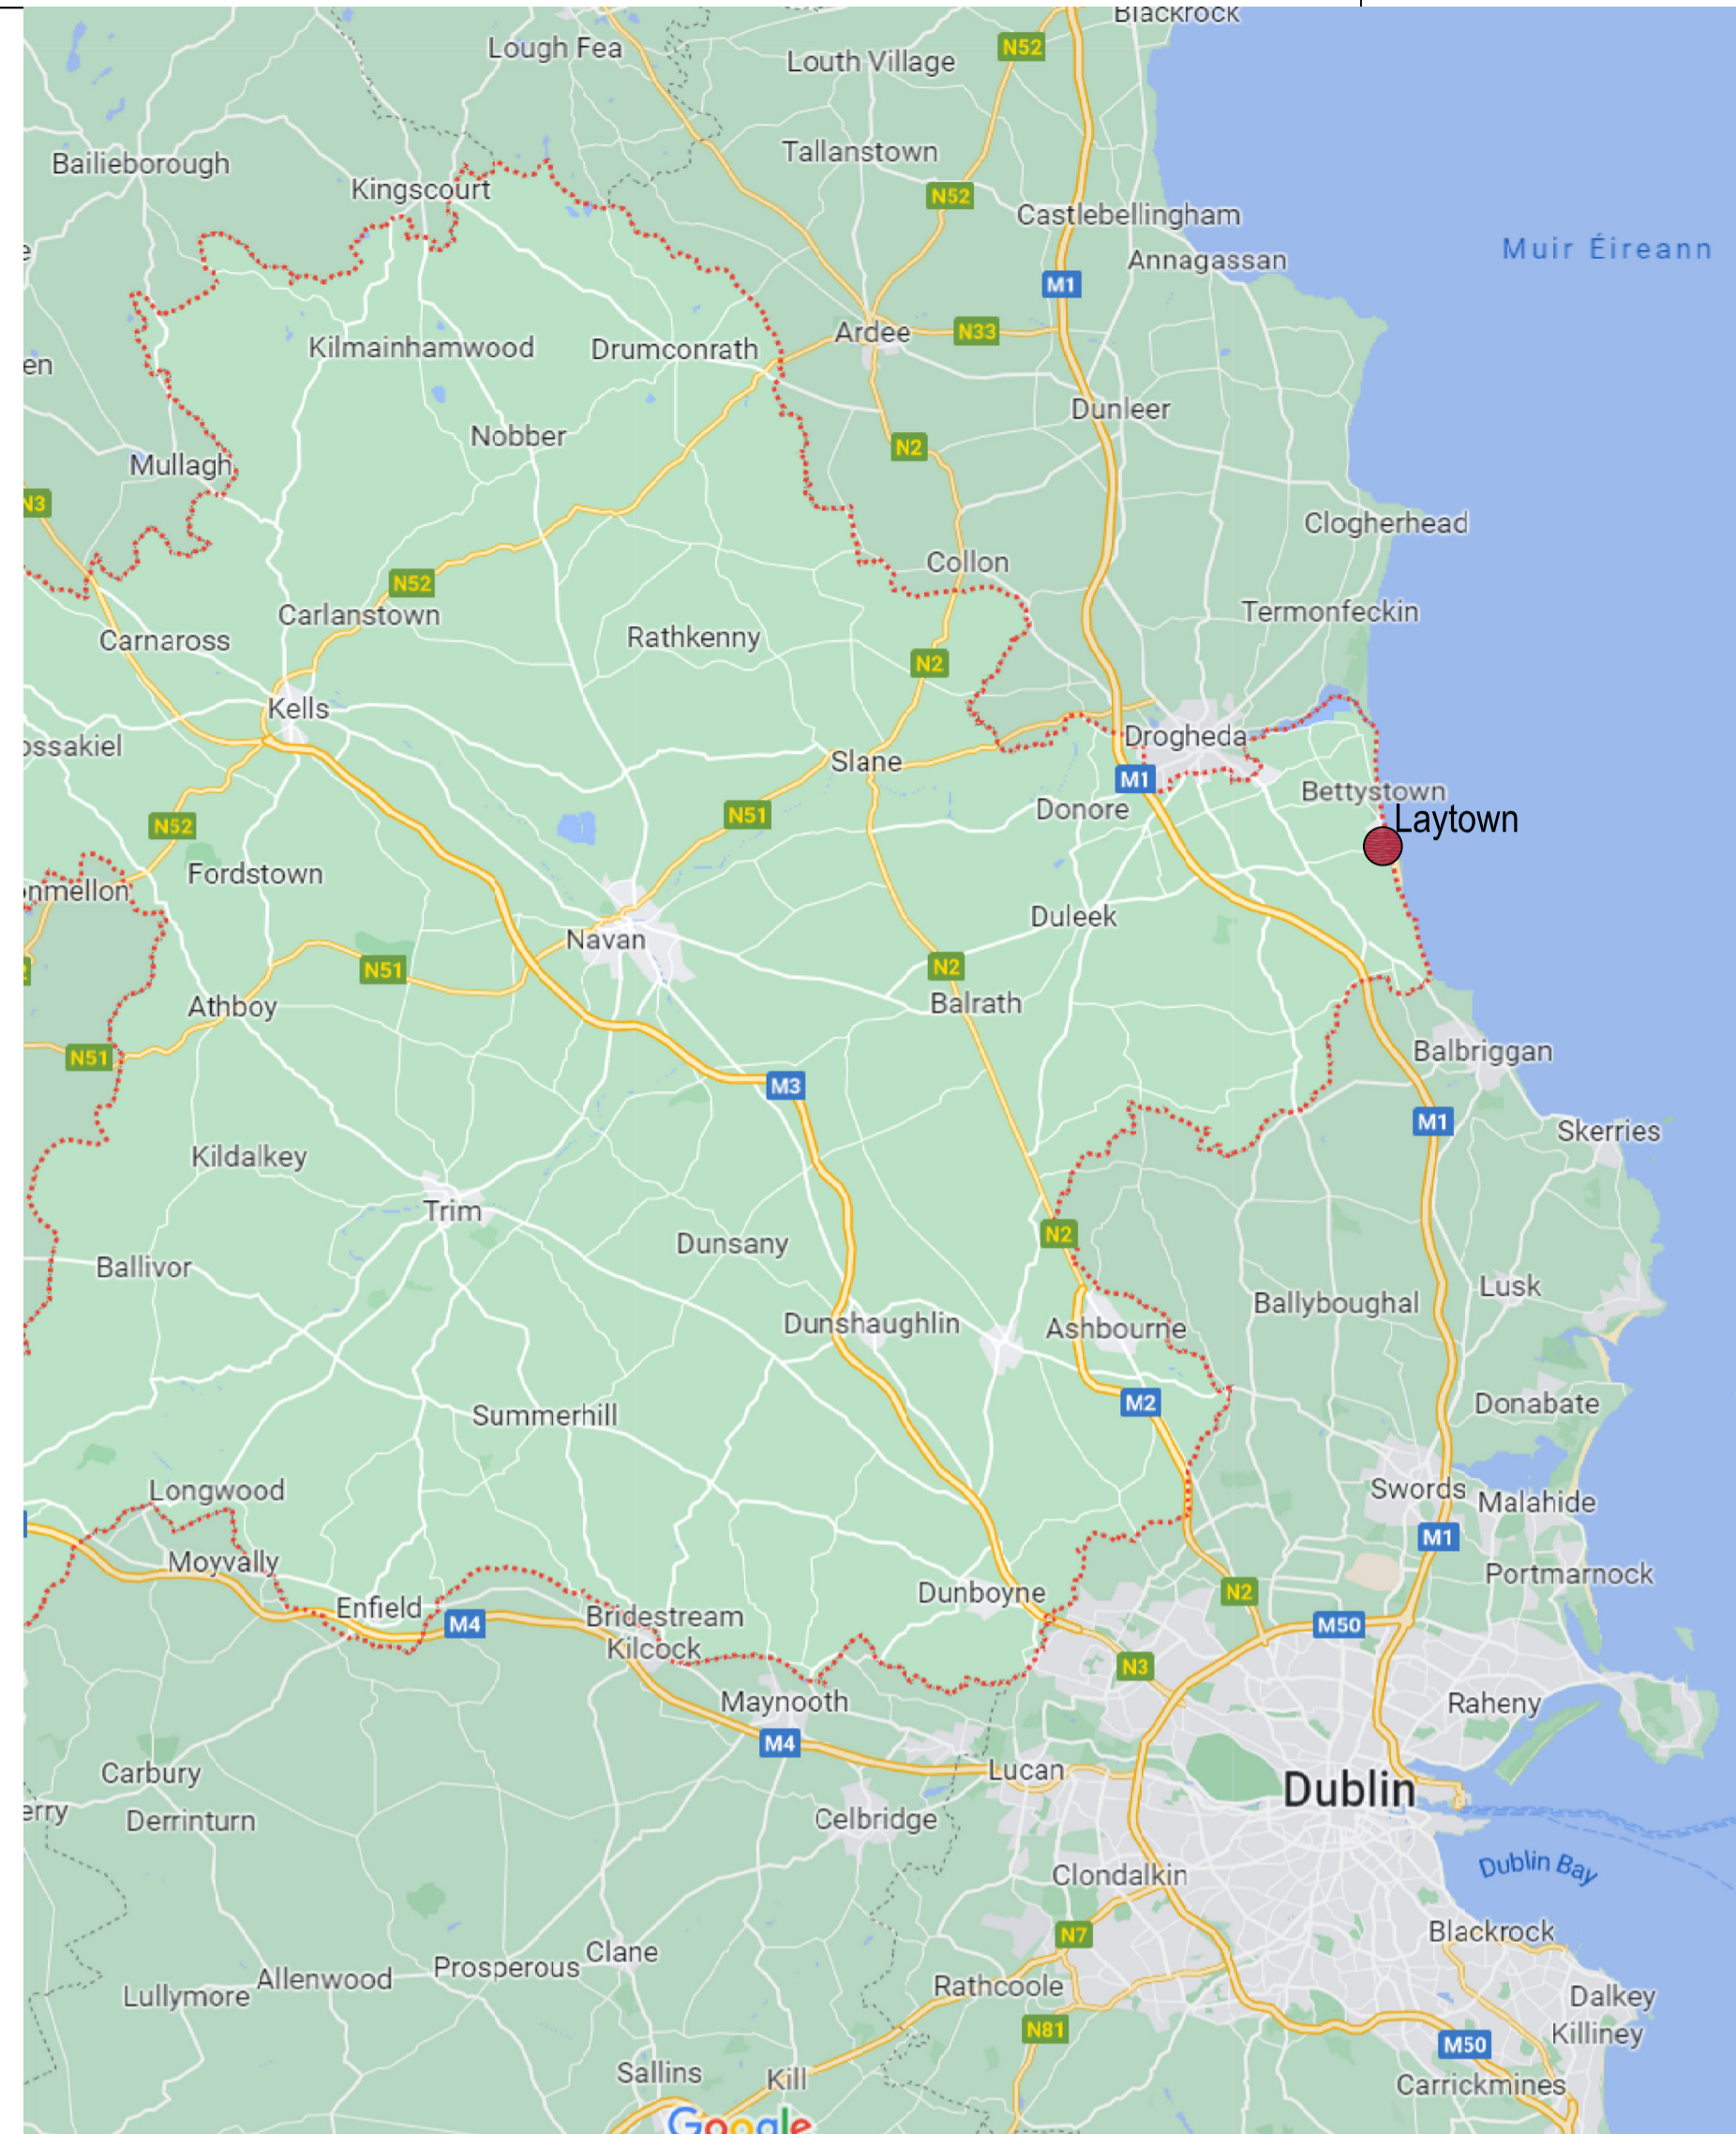

Local Context Plan - NTS