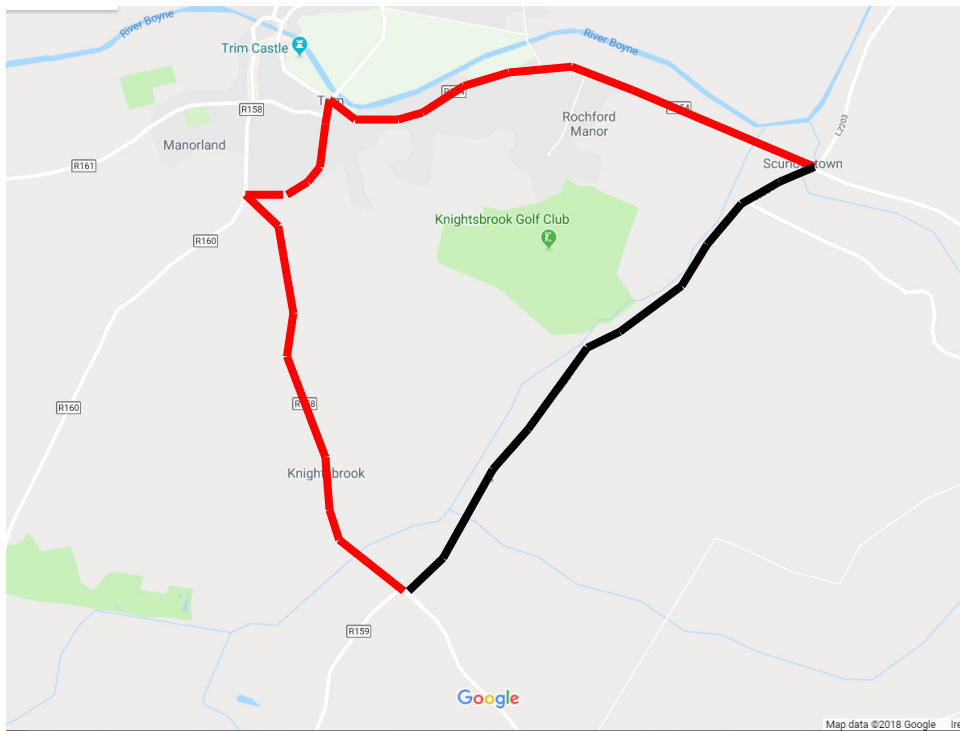

## Meath Heritage Cycle Tour Road Closure – Diversion Routes

**Castle St, Trim**  
**Dates: 28<sup>th</sup> & 29<sup>th</sup> July 2018**

**Laracor to Scurlogstown, Trim**  
**Dates: 28<sup>th</sup> July 2018 from 5pm to 7pm**

### **Legend**

**Road Closed**

**Diversion Route**

***Signage will be in place***