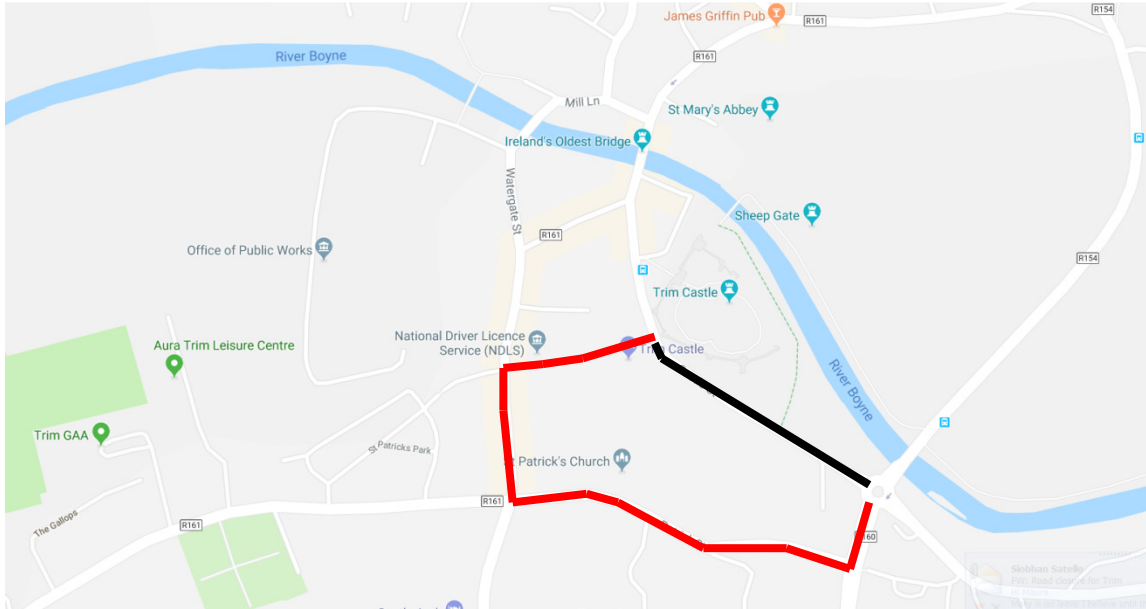

## Meath Heritage Cycle Tour Road Closure – Diversion Routes

**Castle St, Trim**  
**Dates: 28<sup>th</sup> & 29<sup>th</sup> July 2018**

**Laracor to Scurlogstown, Trim**  
**Dates: 28<sup>th</sup> July 2018 from 5pm to 7pm**

### **Legend**

**Road Closed**

**Diversion Route**

***Signage will be in place***