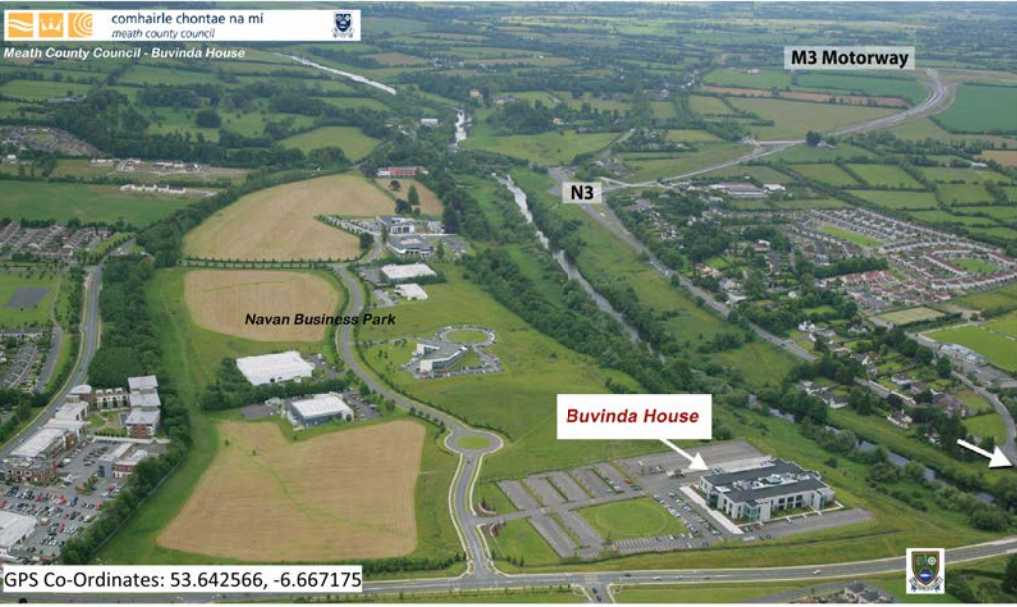

© Ordnance Survey Ireland. All rights reserved. Licence number 2014/31/CCMA Meath County Council

GPS Co-Ordinates: 53.642566, -6.667175

0 0.5
kilometres